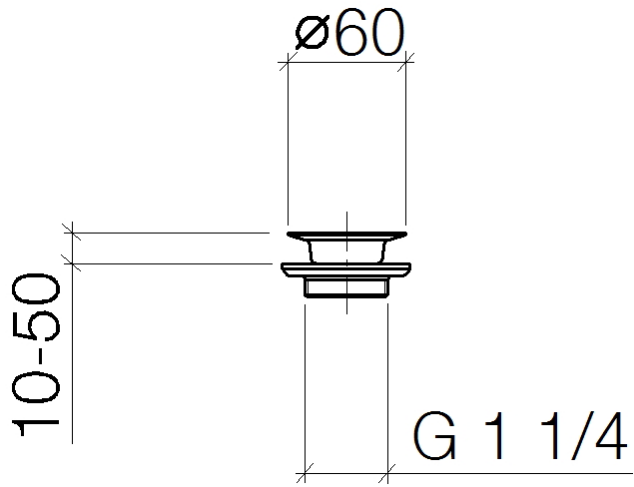

10 100 970

Fits: IMO, LULU, MADISON, MEM, TARA,  
CL.1, LISSÉ, VAIA, META, CYO

	Dark Chrome	10 100 970-19
	Chrome	10 100 970-00
	Brushed Platinum	10 100 970-06
	Platinum	10 100 970-08
	Durabress (23kt Gold)	10 100 970-09
	Light Gold	10 100 970-26
	Brushed Light Gold	10 100 970-27
	Brushed Durabress (23kt Gold)	10 100 970-28
	Brushed Bronze	10 100 970-42
	Brushed Champagne (22kt Gold)	10 100 970-46
	Champagne (22kt Gold)	10 100 970-47
	Brushed Chrome	10 100 970-93
	Brushed Dark Platinum	10 100 970-99

## Grated waste 1 1/4" - Dark Chrome

---

IMO

10 100 970

10 100 970

10 100 970

Parts for other  
finishes can be found  
here: [Chrome](#)